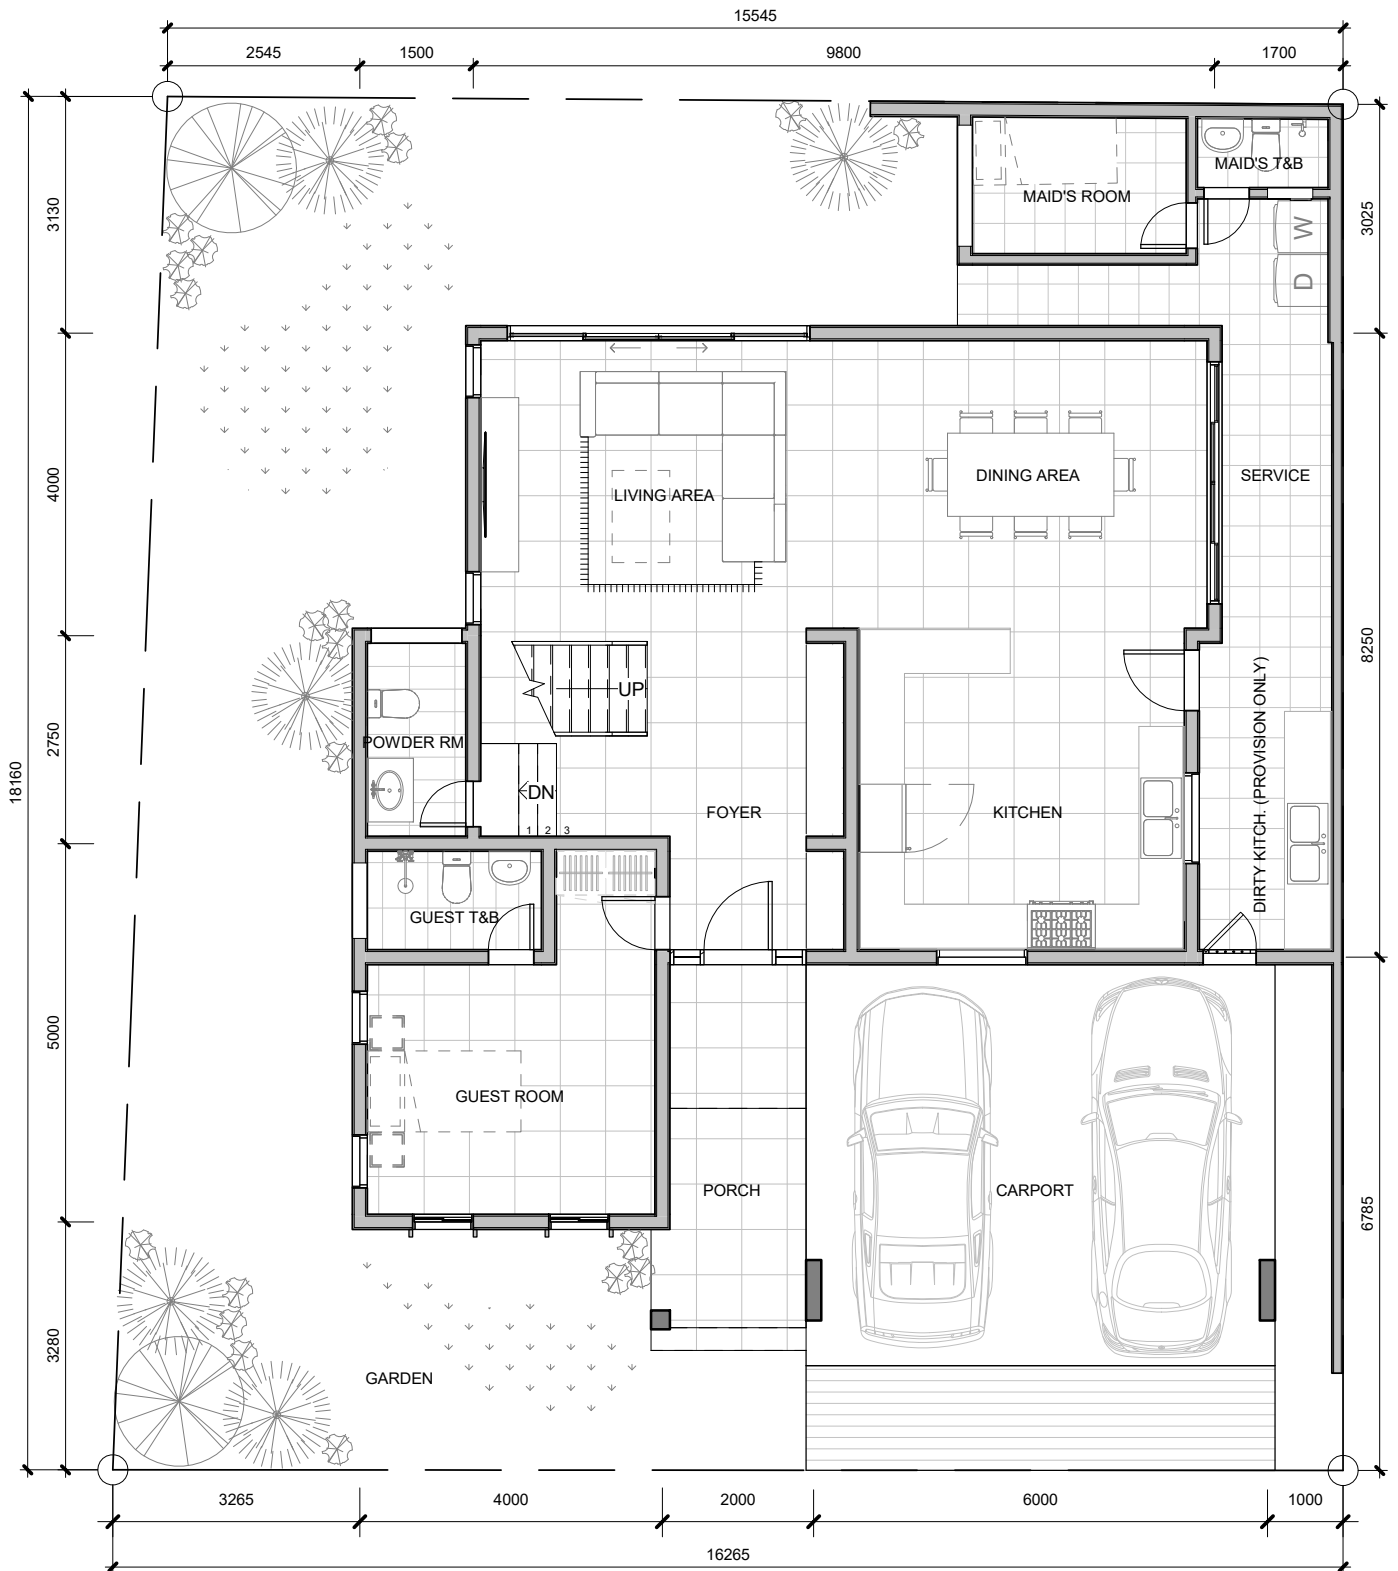

MIDLANDS

at CASA ROSITA

KEY PLAN

1 GROUND FLOOR PLAN
NOT TO SCALE

MIDLANDS 3
BLOCK 1 - LOT 6

ARCENAS ESTATE, DUTERTE STREET, BARANGAY TISA, CEBU CITY

LOT AREA : 288.00 SQ.M.
TOTAL FLOOR AREA : 298.00 SQ.M.
GROUND FLOOR AREA : 178.00 SQ.M.
SECOND FLOOR AREA : 120.00 SQ.M.

FOR PRESENTATION PURPOSES ONLY

2 2ND FLOOR PLAN
NOT TO SCALE