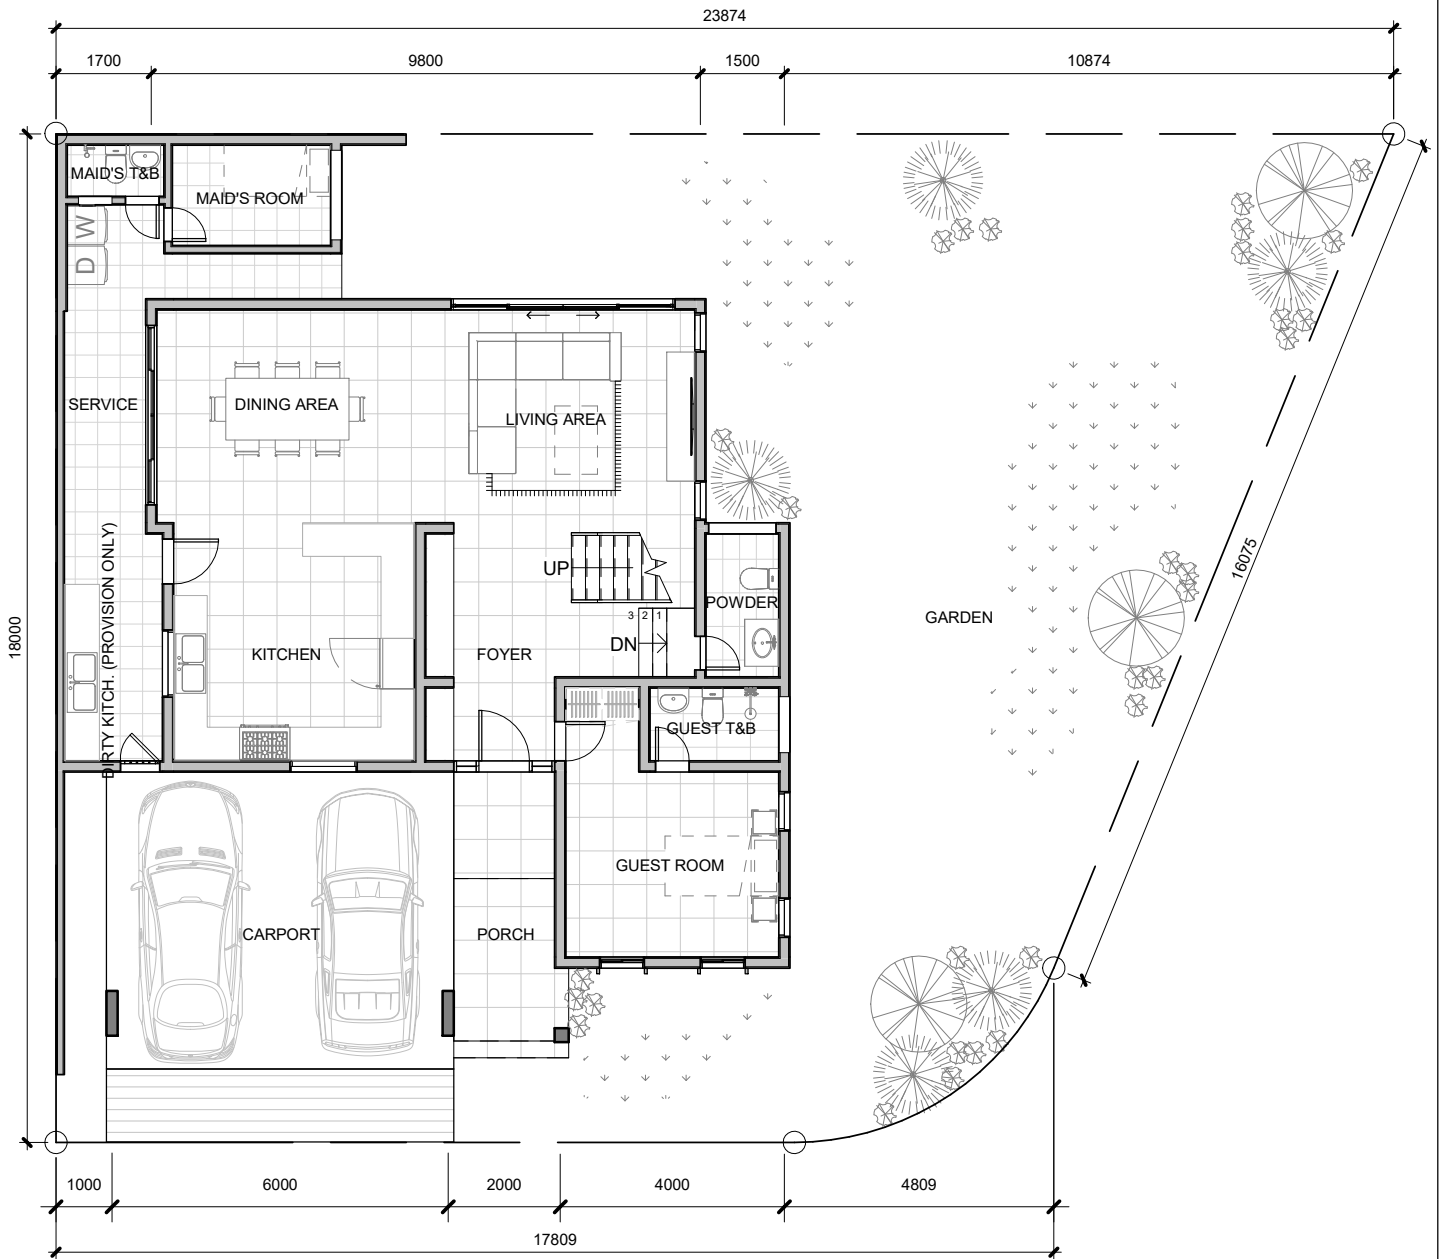

# MIDLANDS

at CASA ROSITA

## KEY PLAN

**1** GROUND FLOOR PLAN  
NOT TO SCALE

MIDLANDS 3  
**BLOCK 2 - LOT 1**

ARCENAS ESTATE, DUTERTE STREET, BARANGAY TISA, CEBU CITY

LOT AREA : 361.00 SQ.M.  
TOTAL FLOOR AREA : 298.00 SQ.M.  
GROUND FLOOR AREA : 178.00 SQ.M.  
SECOND FLOOR AEA : 120.00 SQ.M.

## KEY PLAN

**2** 2ND FLOOR PLAN  
NOT TO SCALE