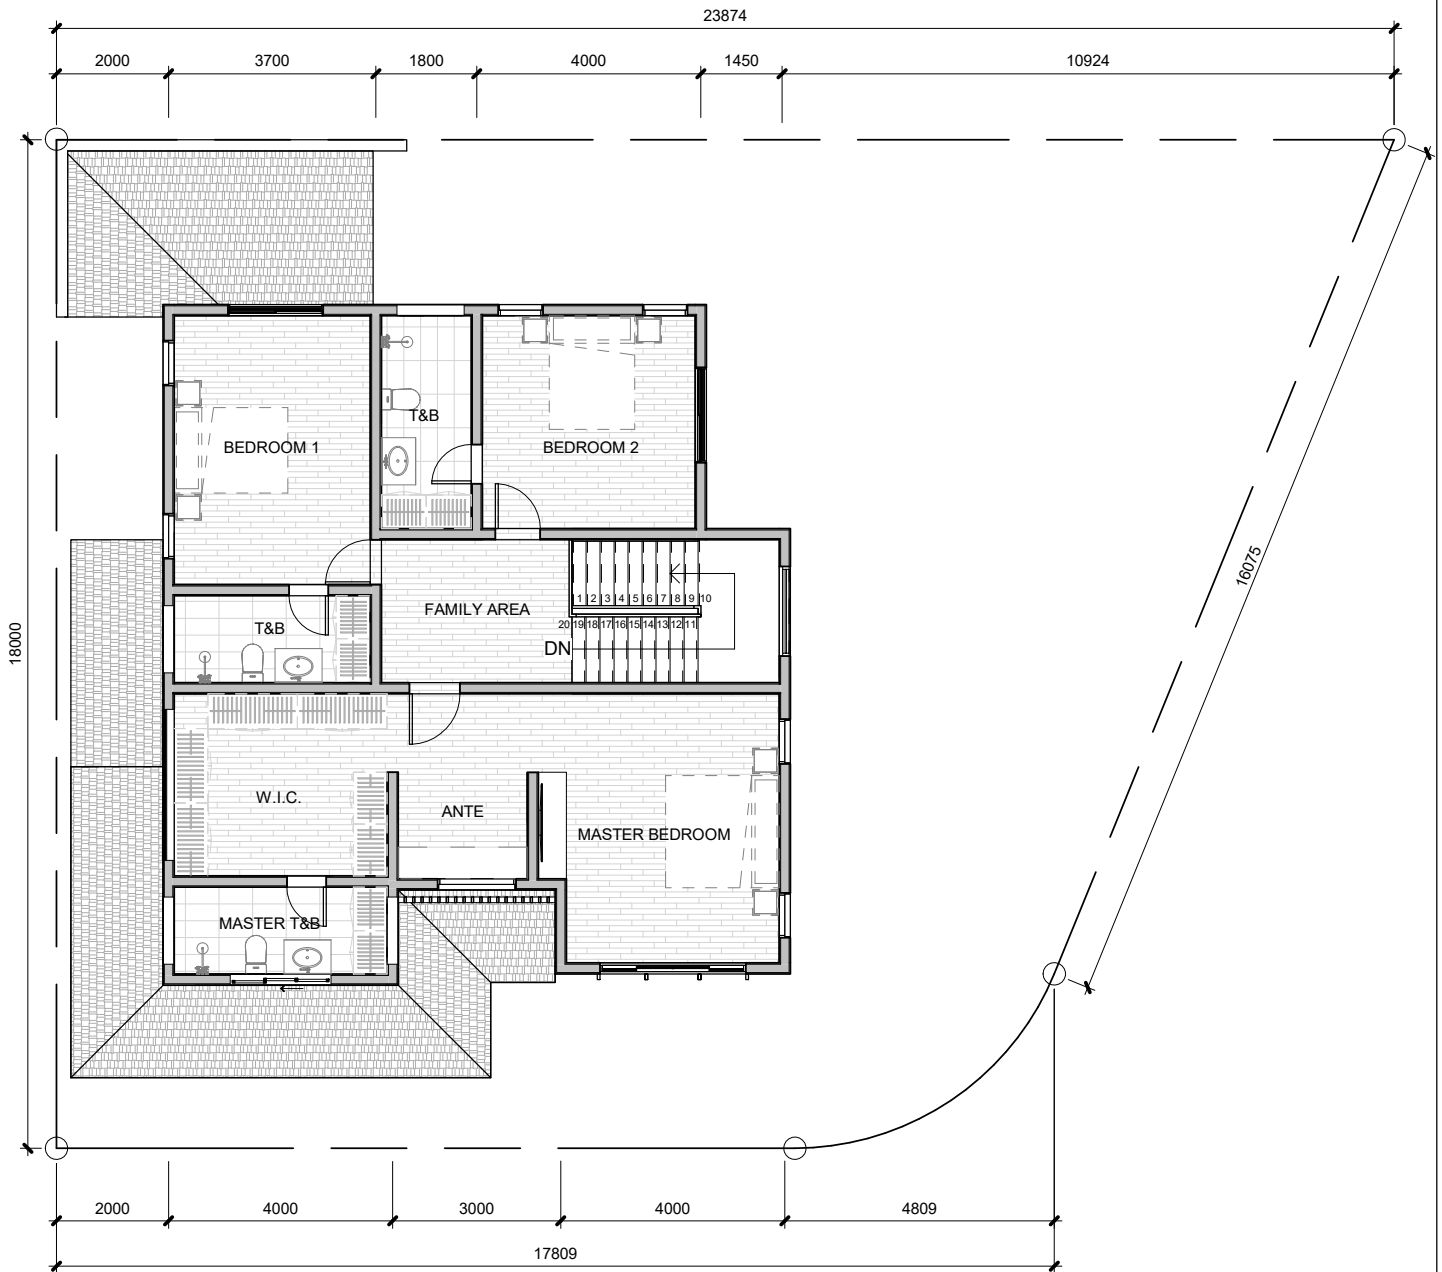

## KEY PLAN

**1** GROUND FLOOR PLAN  
NOT TO SCALE

MIDLANDS 3  
**BLOCK 2 - LOT 1**

ARCENAS ESTATE, DUTERTE STREET, BARANGAY TISA, CEBU CITY

LOT AREA : 361.00 SQ.M.  
TOTAL FLOOR AREA : 298.00 SQ.M.  
GROUND FLOOR AREA : 178.00 SQ.M.  
SECOND FLOOR AEA : 120.00 SQ.M.

## KEY PLAN

**2** 2ND FLOOR PLAN  
NOT TO SCALE